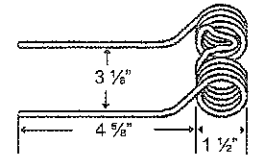

TINHE-1

To fit OEM	Application	Color	Weight	Wire	List Price
7751621	5600, 5800 Baler	Red	.4 lbs.	.188"	2.72