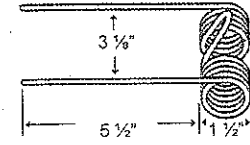

### TINHE-3

To fit OEM	Color	Weight	Wire	List Price
7894751	Red	.4 lbs.	.188"	2.64

10 - TINES, TEETH, TILLAGE

**Hay Rake, Baler & Pick-up Teeth**

**Hesston**

**TINHE-4**

To fit OEM	Application	Color	Weight	Wire	List Price
1711951	5510 Baler	Red	.6 lbs.	.225"	2.82