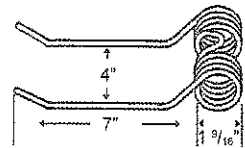

Freeman

TINFR-1

To fit OEM	Color	Weight	Wire	List Price
F1226	Black	.4 lbs.	.188"	2.25