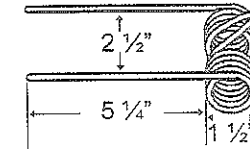

TINHE-6

To fit OEM	Application	Color	Weight	Wire	List Price
2700222/1710102	5540, 5580 Baler	Red	.4 lbs.	.188"	2.14