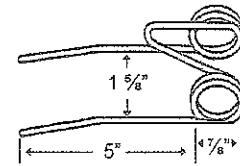

TINJD-2L

Application	Color	Weight	Wire	List Price
Belt pick-up	Green	.1 lbs.	.135"	1.05