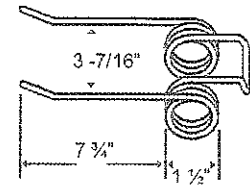

TINC-2A

To fit OEM	Application	Color	Weight	Wire	List Price
R-7405	169, 170, F-170 Rakes, 1939 up	Black	.5 lbs.	.220"	2.70