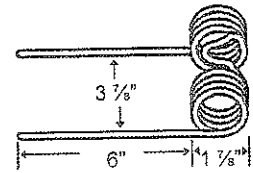

Gehl, Hesston, Case

TINHE-2

To fit OEM	Application	Color	Weight	Wire	List Price
750075 / 611181	PT-7, PT-10, PT-12, 420,620,6600,1012,1014,1070,1090, 2130,2160	Red	.7 lbs.	.225	3.14