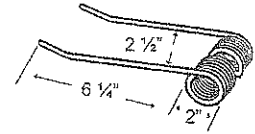

TINC-3

To fit OEM	Application	Color	Weight	Wire	List Price
700709210 & 700714459	Case 8480, Hesston 514	Black	Heavier than OEM	.220	2.93