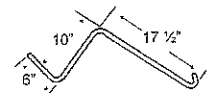

Enorossi, Vicon, Lely, Gehl

TINVI-1

Application	Color	Weight	Wire	List Price
9, 6 Wheel Rakes	Cream	.5 lbs.	.262"	1.30