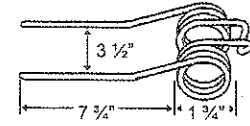

**Hay Rake, Baler & Pick-up Teeth**

**Allis Chalmers**

**TINAC-2**

To fit OEM	Application	Color	Weight	Wire	List Price
511506	Rake	Black	.74 lbs.	.244"	3.65

**Case**

**TINC-1**

To fit OEM	Application	Color	Weight	Wire	List Price
T-17350	Model 281 Rake (1960 on)	Black	.42 lbs.	.244"	2.41