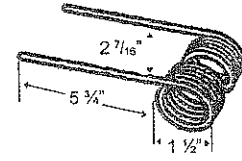

Hay Rake, Baler & Pick-up Teeth

John Deere

TINJD-1D-2

To fit OEM	Application	Color	Wire	List Price
E79475	535, 567 Baler	Green	.188"	2.25