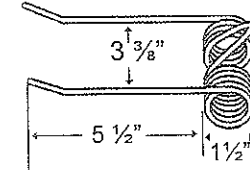

TINHE-5

To fit OEM	Application	Color	Weight	Wire	List Price
7894306	5500 Baler	Red	.6 lbs.	.225"	2.62