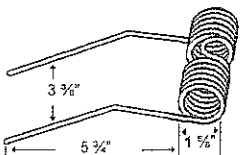

TINFR-1

To fit OEM	Color	Weight	Wire	List Price
F1226	Black	.4 lbs.	.188"	2.25

Gehl

TING-1

To fit OEM	Application	Color	Weight	Wire	List Price
43048	Model Haytender 81	Red	.8 lbs.	.250"	2.86

TING-2

To fit OEM	Application	Color	Weight	Wire	List Price
H-794 / 071607	Model Haytender 81	Black	.4 lbs.	.187"	2.84

TING-2C

To fit OEM	Color	Weight	Wire	List Price
71607	Red	.56 lbs.	.207"	3.31

10 - TINES, TEETH, TILLAGE

**Hay Rake, Baler & Pick-up Teeth**

*Gehl*

**TING-2B**

To fit OEM	Color	Weight	Wire	List Price
56350	Yellow	.56 lbs.	.188"	2.74