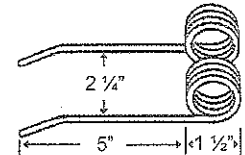

TINHE-10

To fit OEM	Application	Color	Wire	List Price
700703860	4450, 4750, 4590, 4650, 4655, 4690	Black	.188"	2.97