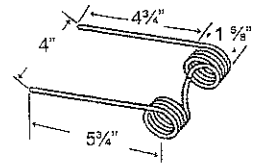

TING-2C

To fit OEM	Color	Weight	Wire	List Price
71607	Red	.56 lbs.	.207"	3.31

10 - TINES, TEETH, TILLAGE

**Hay Rake, Baler & Pick-up Teeth**

*Gehl*

**TING-2B**

To fit OEM	Color	Weight	Wire	List Price
56350	Yellow	.56 lbs.	.188"	2.74