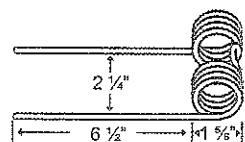

TINJD-1C

To fit OEM	Application	Color	Weight	Wire	List Price
E41833	327, 336, 346, 337, 347, 437, 467 Balers	Yellow	.4 lbs.	.187"	1.75