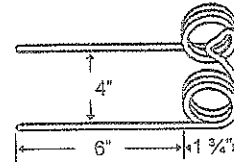

TINJD-2A

To fit OEM	Application	Color	Weight	Wire	List Price
194-SE / 241-SE	Rakes	Black	.6 lbs.	.225"	3.93