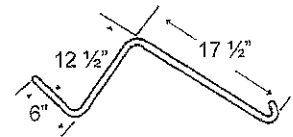

Gehl (some), Tonutti, Vicon

TINVI-2

To fit OEM	Application	Color	Weight	Wire	List Price
92611 / 1023216M1	5 Wheel Rake, V-rakes	Yellow	.5 lbs.	.262"	2.17