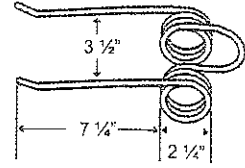

Hay Rake, Baler & Pick-up Teeth

Ford

TINF-2D

To fit OEM	Color	Weight	Wire	List Price
142856	Black	.79 lbs.	.244"	3.73