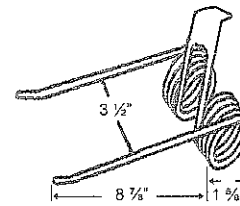

TINIH-22-A

To fit OEM	Color	List Price
R-15080	Black	3.44