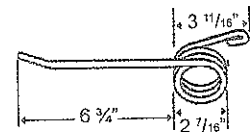

TINF-1A

To fit OEM	Application	Color	Weight	Wire	List Price
107058	Model 508 Rakes	Black	.4 lbs.	.244"	1.96