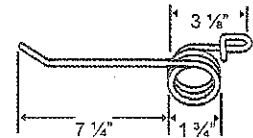

Cockshutt

TINCO-1

To fit OEM	Application	Color	Weight	Wire	List Price
R-5108	No. 311 Rake	Black	.4 lbs.	.244"	2.20