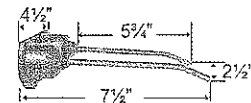

TINHE-15

To fit OEM	Application	Color	Wire	List Price
105815	814 Round Baler	Black	.250"	10.34