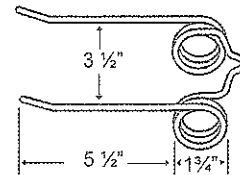

TINJD-4

To fit OEM	Application	Color	Weight	Wire	List Price
E37596	Auger Header Reel Models 480, 483, 485; Old models 1207, 1209, 1214	Yellow	.6 lbs.	.255"	2.58