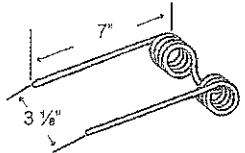

Gehl

TING-1

To fit OEM	Application	Color	Weight	Wire	List Price
43048	Model Haytender 81	Red	.8 lbs.	.250"	2.86