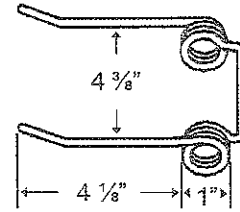

10 - TINES, TEETH, TILLAGE

**Hay Rake, Baler & Pick-up Teeth**

**International Harvester**

**TINIH-2C**

To fit OEM	Application	Color	Weight	Wire	List Price
626742	2400 Baler	Red	.12 lbs.	.135"	1.63

**TINIH-2G**