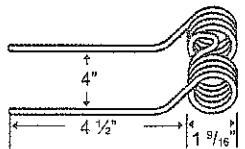

TINFR-1

To fit OEM	Color	Weight	Wire	List Price
F1226	Black	.4 lbs.	.188"	2.25

Gehl

TING-1

To fit OEM	Application	Color	Weight	Wire	List Price
43048	Model Haytender 81	Red	.8 lbs.	.250"	2.86

TING-2

To fit OEM	Application	Color	Weight	Wire	List Price
H-794 / 071607	Model Haytender 81	Black	.4 lbs.	.187"	2.84

TING-2C

To fit OEM	Color	Weight	Wire	List Price
71607	Red	.56 lbs.	.207"	3.31

10 - TINES, TEETH, TILLAGE

**Hay Rake, Baler & Pick-up Teeth**

*Gehl*

**TING-2B**

To fit OEM	Color	Weight	Wire	List Price
56350	Yellow	.56 lbs.	.188"	2.74