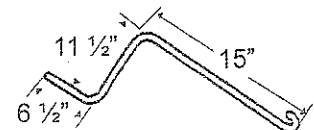

H & S (old), OTMA (old), Jiffy, Columbia

TINOT-1

To fit OEM	Application	Color	Weight	Wire	List Price
203055	Wheel Rake	Yellow	.5 lbs.	.281"	1.30