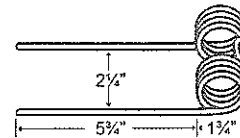

TINJD-5

To fit OEM	Application	Color	Weight	Wire	List Price
E90235	Baler Mega Tooth	Green	.72 lbs.	.235"	2.72

Koehn, Record