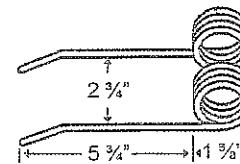

**International Harvester, New Holland**

**TINNH-1D**

To fit OEM	Application	Color	Weight	Wire	List Price
131673	660, 845, 846, 847, 850, 851, 852; Supersweep & large round baler	Yellow	.5 lbs.	.188"	2.30