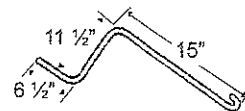

Hay Rake, Baler & Pick-up Teeth

Jiffy, OTMA (old), H & S (old), Columbia

TINOT-1

To fit OEM	Application	Color	Weight	Wire	List Price
203055	Wheel Rake	Yellow	.5 lbs.	.281"	1.30