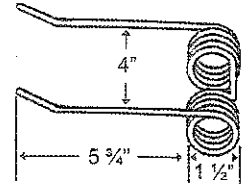

## Hay Rake, Baler & Pick-up Teeth

Ford

TINF-2D

To fit OEM	Color	Weight	Wire	List Price
142856	Black	.79 lbs.	.244"	3.73

TINF-2E

To fit OEM	Color	Weight	Wire	List Price
147535	Black	.4 lbs.	.188"	2.58

Freeman