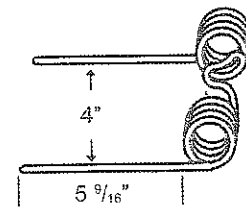

**TINJD-2C**

To fit OEM	Application	Color	Weight	Wire	List Price
147-SE	62, 64, 72, 74 Forage Harvesters	Green	.36 lbs.	.188"	2.37

**TINJD-2D**

To fit OEM	Application	Color	Weight	Wire	List Price
268-SE	Model 8 FH with pickup attachment	Yellow	.3 lbs.	.187"	1.71