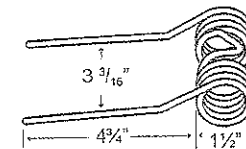

TINJD-2D

To fit OEM	Application	Color	Weight	Wire	List Price
268-SE	Model 8 FH with pickup attachment	Yellow	.3 lbs.	.187"	1.71