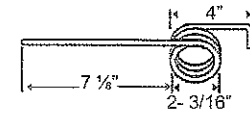

**Hay Rake, Baler & Pick-up Teeth**

**Allis Chalmers**

**TINAC-2**

To fit OEM	Application	Color	Weight	Wire	List Price
511506	Rake	Black	.74 lbs.	.244"	3.65

**Case**

**TINC-1**

To fit OEM	Application	Color	Weight	Wire	List Price
T-17350	Model 281 Rake (1960 on)	Black	.42 lbs.	.244"	2.41