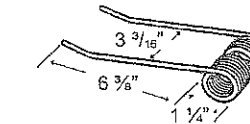

TINHE-8

To fit OEM	Application	Color	Weight	Wire	List Price
700706128	4460 & 4650 Baler	Red	.7 lbs.	.207"	3.11