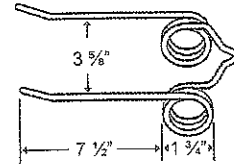

TINJD-2

To fit OEM	Application	Color	Weight	Wire	List Price
194-SE / 237-SE	14, 596, 597, 714 Rakes	Black	.6 lbs.	.225"	2.33