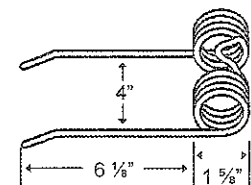

TINIH-2B

To fit OEM	Application	Color	Weight	Wire	List Price
MA-74528	45, 45T, 46, 55T, 55W, 435, 445 Balers, 15, 16, 36, 55, 200, 350, 550, 650 Forage Harvesters; Model 122, 123, 125, 127, 141, 151, 160 Combines	Red	.5 lbs.	.177"	2.82