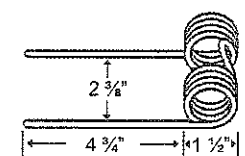

TINJD-1D

To fit OEM	Application	Color	Weight	Wire	List Price
E61295 / E67036 / E79475	410, 430, 500, 510, 530 Baler	Yellow	.4 lbs.	.188"	2.42