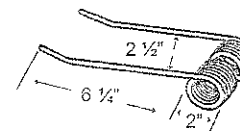

**International Harvester, New Holland**

**TINNH-1D**

To fit OEM	Application	Color	Weight	Wire	List Price
131673	660, 845, 846, 847, 850, 851, 852; Supersweep & large round baler	Yellow	.5 lbs.	.188"	2.30

**International Harvester (Old # IH-2D), Case, Hesston, New Idea**

**TINC-3**

To fit OEM	Application	Color	Weight	Wire	List Price
700709210 / 700714459	Case IH 8440 / Hesston 514	Black	.7 lbs.	.193"	2.93