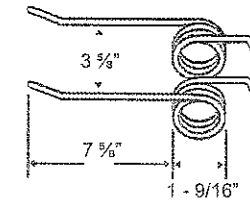

TINC-2

To fit OEM	Application	Color	Weight	Wire	List Price
208-EB	168, 169 Rakes 1930-39	Black	.7 lbs.	.244"	2.93