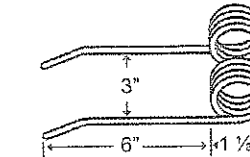

TINHE-16

To fit OEM	Color	Wire	List Price
700-717-188	Black	.200"	4.80