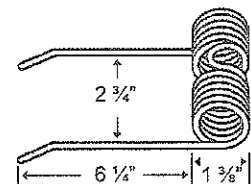

TINIH-2A

To fit OEM	Application	Color	Weight	Wire	List Price
210614-C1	Model 2400 Baler	Black	.5 lbs.	.177"	2.49