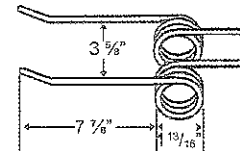

**International Harvester, New Holland**

**TINNH-1D**

To fit OEM	Application	Color	Weight	Wire	List Price
131673	660, 845, 846, 847, 850, 851, 852; Supersweep & large round baler	Yellow	.5 lbs.	.188"	2.30