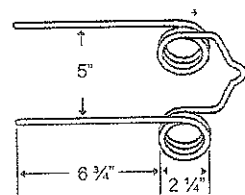

TINF-2

To fit OEM	Application	Color	Weight	Wire	List Price
146545	Model 503 Rakes	Black	.8 lbs.	.244"	2.84