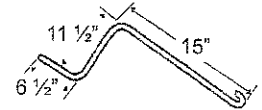

Hay Rake, Baler & Pick-up Teeth

H & S (new), OTMA (heavy wire), Sitrex

TINOT-1A

To fit OEM	Application	Color	Weight	Wire	List Price
203055	Wheel Rake	Black	.5 lbs.	.281	1.28