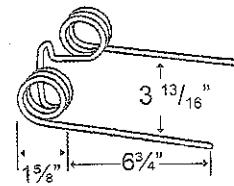

TINJD-2B

To fit OEM	Application	Color	Weight	Wire	List Price
276-SE	14T, 24T, 214T Balers	Green	.4 lbs.	.188"	1.81