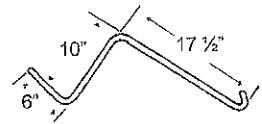

Gehl, Enorossi, Lely, Vicon

TINVI-1

To fit OEM	Application	Color	Weight	Wire	List Price
36133 / 1031118M1	9, 6 Wheel Rakes	Cream	.5 lbs.	.262"	1.30