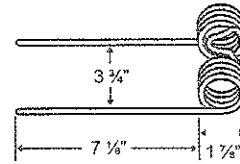

TINIH-2G

To fit OEM	Application	Color	Weight	Wire	List Price
540565R1	990-1190 Reel	Red	.6 lbs.	.225"	2.37