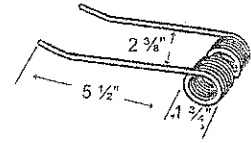

Hay Rake, Baler & Pick-up Teeth

Hesston, New Idea

TINHE-9

To fit OEM	Application	Color	Weight	Wire	List Price
700709760	Caase 8460, 8465; Hesston 565	Black	.7 lbs.	.188"	2.76