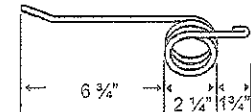

TINIH-1B

To fit OEM	Application	Color	Weight	Wire	List Price
457374R1/462978R1	3, 4, 5, 8, 9, 11, 14, 15, 16, 30, 35, 86, 96, 97 Rakes	Red	.3 lbs.	.225"	1.34