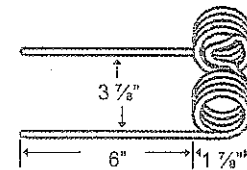

Case, Gehl, Hesston

TINHE-2

To fit OEM	Application	Color	Weight	Wire	List Price
750075 / 611181	PT-7, PT-10, PT-12, 420, 620, 660, 1012, 1014, 1070, 1090, 2130, 2160	Red	.7 lbs.	.225"	3.14