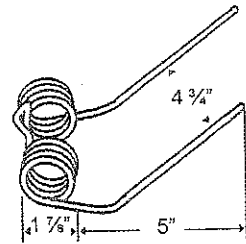

#### TINR-1

Application	Color	Weight	Wire	List Price
9, 6 Wheel Rakes	Cream	.5 lbs.	.262"	1.71

10 - TINES, TEETH, TILLAGE

**Hay Rake, Baler & Pick-up Teeth**

*Farmhand (Morrill)*

**TINFH-2**

To fit OEM	Application	Color	Weight	Wire	List Price
L2117/RH (ID-4803R)	Model F-76 Rake	Black	.9 lbs.	.262"	3.91