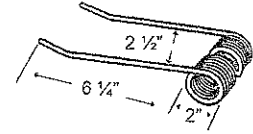

Hay Rake, Baler & Pick-up Teeth

Case, International Harvester, Hesston, New Idea

TINC-3

To fit OEM	Application	Color	Weight	Wire	List Price
700709210 & 700714459	Case 8480, Hesston 514	Black	Heavier than OEM	.220	2.93