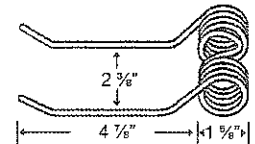

TINHE-3

To fit OEM	Color	Weight	Wire	List Price
7894751	Red	.4 lbs.	.188"	2.64

10 - TINES, TEETH, TILLAGE