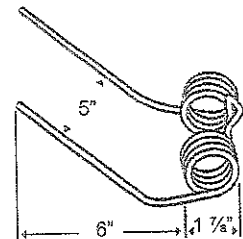

TINFH-2L

To fit OEM	Color	Weight	Wire	List Price
L2117/LH (ID-4803L/4836L)	Red	.9 lbs.	.262"	3.38