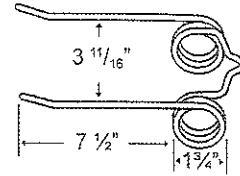

Hay Rake, Baler & Pick-up Teeth

John Deere

TINJD-2G

To fit OEM	Application	Color	Weight	Wire	List Price
186-SE	553, 594 Side Delivery Rake	Green	.7 lbs.	.244"	2.58