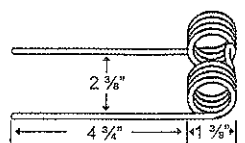

TINJD-1D-1

To fit OEM	Application	Color	Weight	Wire	List Price
E-74678	330, 340, 530 Round Baler	Green	.43 lbs.	.187"	3.17