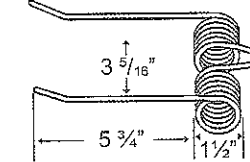

TINHE-7

To fit OEM	Application	Color	Weight	Wire	List Price
7893746	4800 Baler	Red	.7 lbs.	.207"	2.93