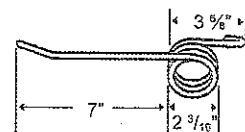

John Deere

TINJD-1

To fit OEM	Application	Color	Weight	Wire	List Price
257-SE	350, 851, 858, 894, 896 Rakes; Model 24T, 216T Balers	Green	.4 lbs.	.244"	1.69