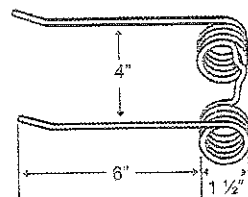

TINF-2C

To fit OEM	Application	Color	Weight	Wire	List Price
149956	Model 350, 504, 506, 509, 520, 532, 540, 541 Balers	Black	.5 lbs.	.188"	2.64