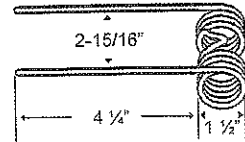

TINFH-2A

To fit OEM	Color	Weight	Wire	List Price
ID-4804	Red	.3 lbs.	.177"	2.64