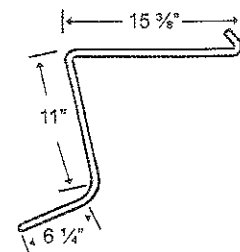

TINKO-1

Application	Color	Wire	List Price
Record Rake	Black	.262"	2.30

10 - TINES, TEETH, TILLAGE