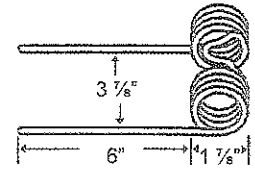

TINHE-2

To fit OEM	Application	Color	Weight	Wire	List Price
750075 / 611181	PT-7, PT-10, PT-12, 420,620,6600,1012,1014,1070,1090, 2130, 2160	Red	.7 lbs.	.225"	3.14